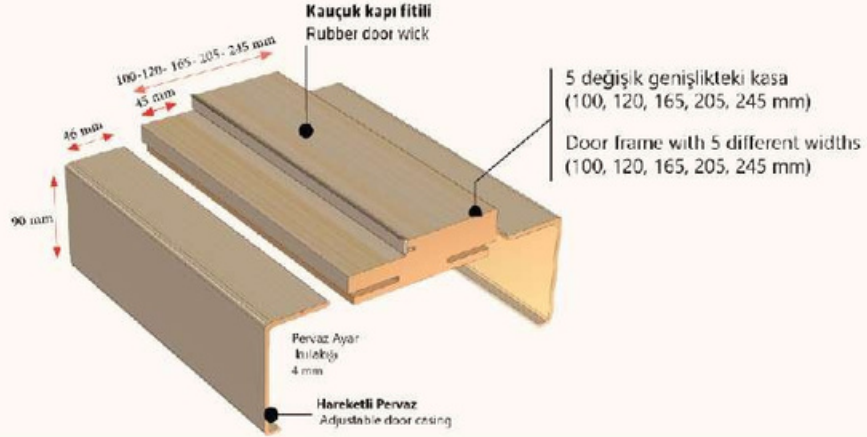

Kasa ve Pervazlar / Door Frames & Decorative Casings

Kasa / Düz Pervaz / Door Frame / Flat Door Casing