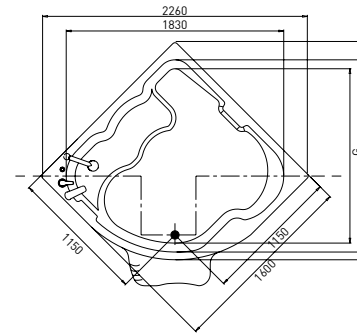

BANYONUZUN MÜTEVAZİ CAZİBESİ

*Humble Charm Of
Your Bathroom*

Oval Kuvvetler

Oval Bathtubs

Banyonuzun Her Köşesine Uygun
Suitable For Every Corner
Of Your Bathroom

REGAL

160 x 160

Ürün Tanımı Product Type	Ürün Kod Product Code	Fiyat € Price €
Kabuk (K) Body	500-AKK000RGL00160160	€ 290
Kabuk + Ayak (K+A) Body + Leg	500-AKKA00RGL00160160	€ 327
Kabuk + Ayak + Ön Panel (K+A+P) Body + Leg + Front Panel	500-AKKAP0RGL00160160	€ 433
Hidromasaj Sistemleri Hydromassage Systems		
Krom Eybil 12 jet (Pnömatik) (6 yan, 6 sırt) Chrome Eybil 12 jet (Pneumatic) (6 side, 6 back)	500-HM CR12	€ 647
Ultra Slim 24 jet (Elektronik) (6 sırt, 6 yan, 12 taban) Ultra Slim 24 jet (Electronic) (6 back, 6 side, 12 base)	500-HM US24	€ 2.811
Su Seviye Sensörü Water Level Sensor	220 10 000000 054	€ 198