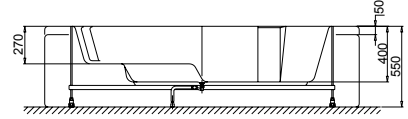

BANYONUZUN MÜTEVAZİ CAZİBESİ

*Humble Charm Of
Your Bathroom*

Oval Kuvvetler

Oval Bathtubs

Banyonuzun Her Köşesine Uygun
Suitable For Every Corner
Of Your Bathroom

REGAL

160 x 160

Ürün Tanımı Product Type	Ürün Kod Product Code	Fiyat € Price €
Kabuk (K) Body	500-AKK000RGL00160160	€ 290
Kabuk + Ayak (K+A) Body + Leg	500-AKKA00RGL00160160	€ 327
Kabuk + Ayak + Ön Panel (K+A+P) Body + Leg + Front Panel	500-AKKAP0RGL00160160	€ 433
Hidromasaj Sistemleri Hydromassage Systems		
Krom Eybil 12 jet (Pnömatik) (6 yan, 6 sırt) Chrome Eybil 12 jet (Pneumatic) (6 side, 6 back)	500-HM CR12	€ 647
Ultra Slim 24 jet (Elektronik) (6 sırt, 6 yan, 12 taban) Ultra Slim 24 jet (Electronic) (6 back, 6 side, 12 base)	500-HM US24	€ 2.811
Su Seviye Sensörü Water Level Sensor	220 10 000000 054	€ 198