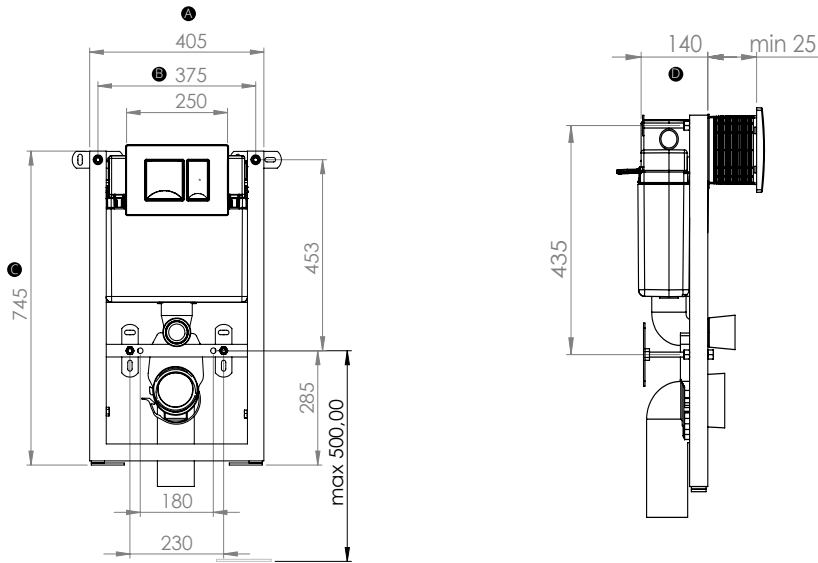

Ürün Tanımı
Product Type

Ürün Kod
Product Code

A

B

C

D

Desi
Deci

Fiyat €
Price €

SAN 140

500-RZVSN140HM0000001

405

375

745

140

60

€ 87