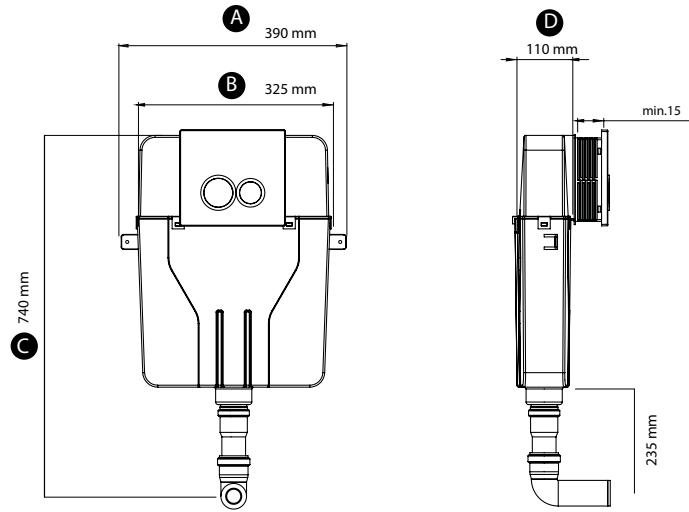

Ürün Tanımı Product Type	Ürün Kod Product Code	A	B	C	D	Fiyat € Price €
SAN 100	500-RZVSN100AD0000001	390	325	740	110	€ 162