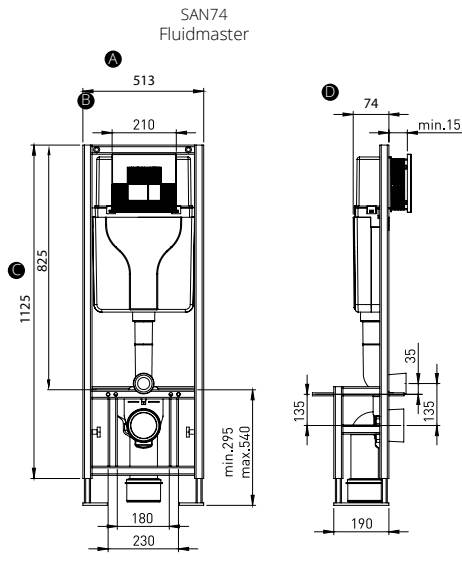

SAN74 Gömme Rezervuar modelimizde Fluidmaster iç mekanizma kullanılmaktadır.
We use Fluidmaster mechanism for SAN74 concealed cistern.