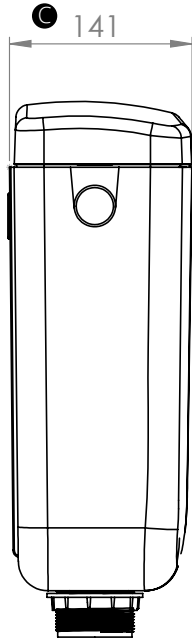

Tek Basmalı
Single Flush
6 lt

Bar Aralığı
Operating Pressure
3-7 bar

ABS gövde
(5 mm et kalınlığı)
ABS chasis
(5mm thickness)

Ürün Tanımı Product Type	Ürün Kod Product Code	A	B	C	Fiyat € Price €
Rezervuar Yüksek Asma Higher Mounting Cistern	500-RZVSNYASHM0000001	379	378	141	€ 48