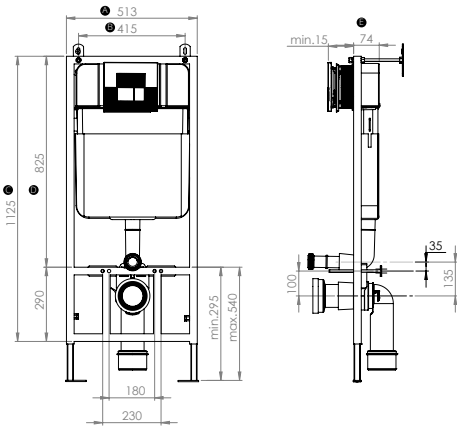

SAN74
Fluidmaster

SAN74 Gömme Rezervuar modelimizde Fluidmaster iç mekanizma kullanılmaktadır.
We use Fluidmaster mechanism for SAN74 concealed cistern.