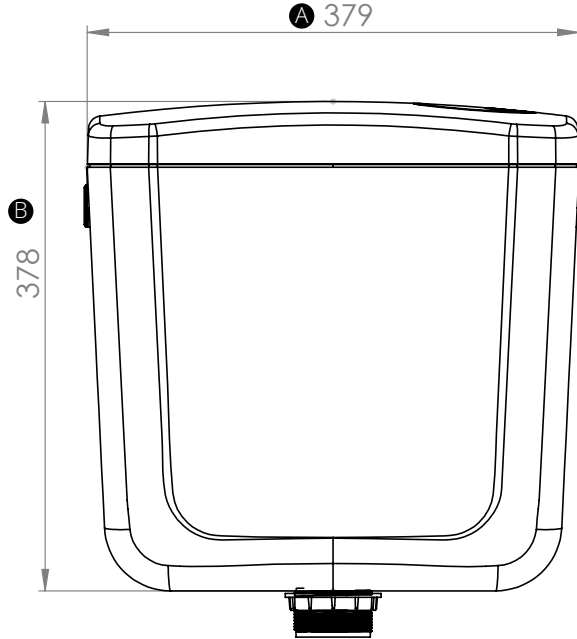

Tek Basmalı
Single Flush
6 lt

Bar Aralığı
Operating Pressure
3-7 bar

ABS gövde
(5 mm et kalınlığı)
ABS chasis
(5mm thickness)

Ürün Tanımı Product Type	Ürün Kod Product Code	A	B	C	Fiyat € Price €
Rezervuar Yüksek Asma Higher Mounting Cistern	500-RZVSNYASHM0000001	379	378	141	€ 48