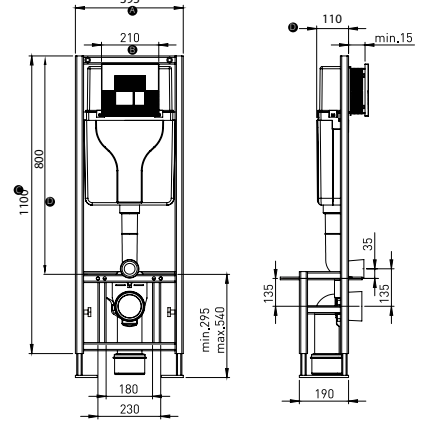

SAN100

SAN74 Gömme Rezervuar modelimizde Fluidmaster iç mekanizma kullanılmaktadır.
We use Fluidmaster mechanism for SAN74 concealed cistern.