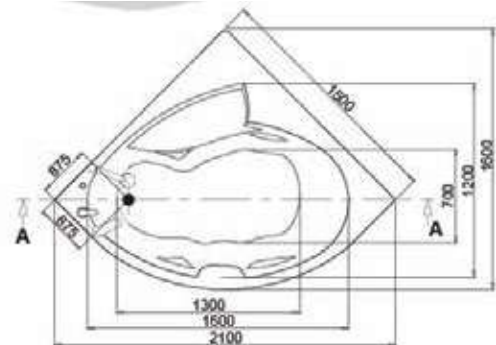

REGAL

160 x 160

Ürün Tanımı Product Type	Ürün Kod Product Code	Fiyat € Price €
Kabuk (K) Body	500-AKK000RGL00160160	€ 290
Kabuk + Ayak (K+A) Body + Leg	500-AKKA00RGL00160160	€ 327
Kabuk + Ayak + Ön Panel (K+A+P) Body + Leg + Front Panel	500-AKKAP0RGL00160160	€ 433
Hidromasaj Sistemleri Hydromassage Systems		
Krom Eybil 12 jet (Pnömatik) (6 yan, 6 sırt) Chrome Eybil 12 jet (Pneumatic) (6 side, 6 back)	500-HM CR12	€ 647
Ultra Slim 24 jet (Elektronik) (6 sırt, 6 yan, 12 taban) Ultra Slim 24 jet (Electronic) (6 back, 6 side, 12 base)	500-HM US24	€ 2.811
Su Seviye Sensörü Water Level Sensor	220 10 000000 054	€ 198

MONACO

150 x 150

Ürün Tanımı Product Type	Ürün Kod Product Code	Fiyat € Price €
Kabuk (K) Body	500-AKK000MNC00150150	€ 264
Kabuk + Ayak (K+A) Body + Leg	500-AKKA00MNC00150150	€ 300
Kabuk + Ayak + Ön Panel (K+A+P) Body + Leg + Front Panel	500-AKKAP0MNC00150150	€ 405
Hidromasaj Sistemleri Hydromassage Systems		
Krom Eybil 12 jet (Pnömatik) (6 yan, 6 sırt) Chrome Eybil 12 jet (Pneumatic) (6 side, 6 back)	500-HM CR12	€ 647
Ultra Slim 24 jet (Elektronik) (6 sırt, 6 yan, 12 taban) Ultra Slim 24 jet (Electronic) (6 back, 6 side, 12 base)	500-HM US24	€ 2.811
Su Seviye Sensörü Water Level Sensor	220 10 000000 054	€ 198

A A KESİTİ