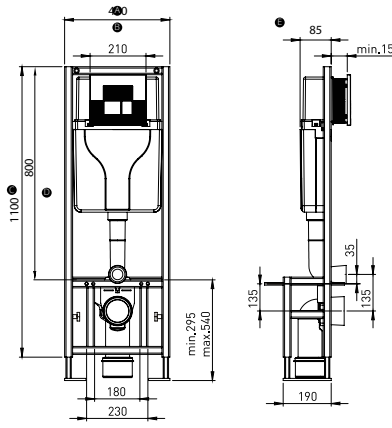

SAN85

SAN74 Gömme Rezervuar modelimizde Fluidmaster iç mekanizma kullanılmaktadır.
We use Fluidmaster mechanism for SAN74 concealed cistern.