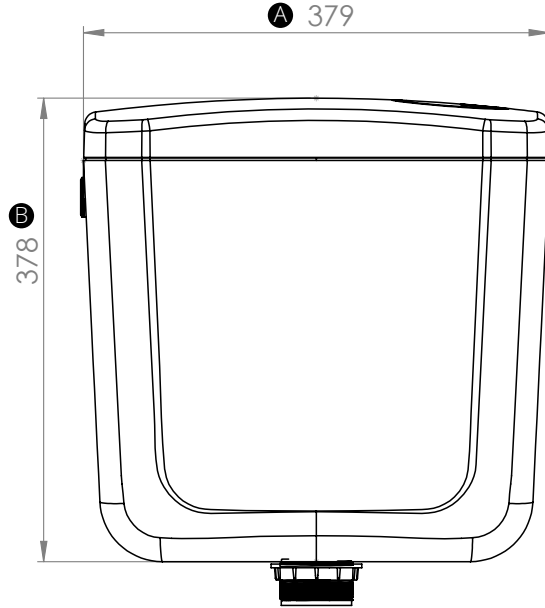

Ürün Tanımı Product Type	Ürün Kod Product Code	A	B	C	Fiyat € Price €
Rezervuar Alçak Asma Lower Mounting Cistern	500-RZVSNASHM0000001	379	378	141	€ 50