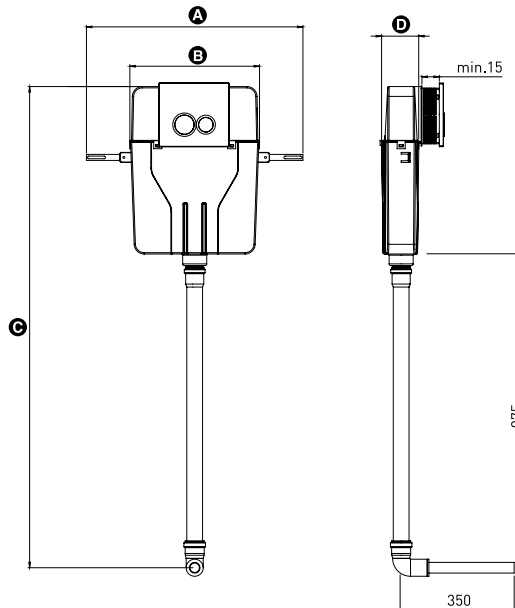

Ürün Tanımı Product Type	Ürün Kod Product Code	A	B	C	D	Desi Deci	Fiyat € Price €
SAN74 Fluidmaster	500-RZVSN074HL0000001	513 mm	415 mm	1425 mm	74 mm	31	€ 68
SAN85	500-RZVSN085HL0000001	450 mm	360 mm	1387 mm	85 mm	31	€ 47
SAN100	500-RZVSN100HL0000001	395 mm	300 mm	1370 mm	100 mm	31	€ 46