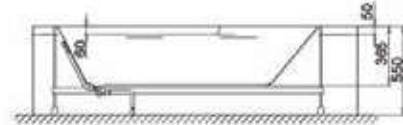

MONACO

150 x 150

Ürün Tanımı Product Type	Ürün Kod Product Code	Fiyat € Price €
Kabuk (K) Body	500-AKK000MNC00150150	€ 264
Kabuk + Ayak (K+A) Body + Leg	500-AKKA00MNC00150150	€ 300
Kabuk + Ayak + Ön Panel (K+A+P) Body + Leg + Front Panel	500-AKKAP0MNC00150150	€ 405
Hidromasaj Sistemleri Hydromassage Systems		
Krom Eybil 12 jet (Pnömatik) (6 yan, 6 sırt) Chrome Eybil 12 jet (Pneumatic) (6 side, 6 back)	500-HM CR12	€ 647
Ultra Slim 24 jet (Elektronik) (6 sırt, 6 yan, 12 taban) Ultra Slim 24 jet (Electronic) (6 back, 6 side, 12 base)	500-HM US24	€ 2.811
Su Seviye Sensörü Water Level Sensor	220 10 000000 054	€ 198