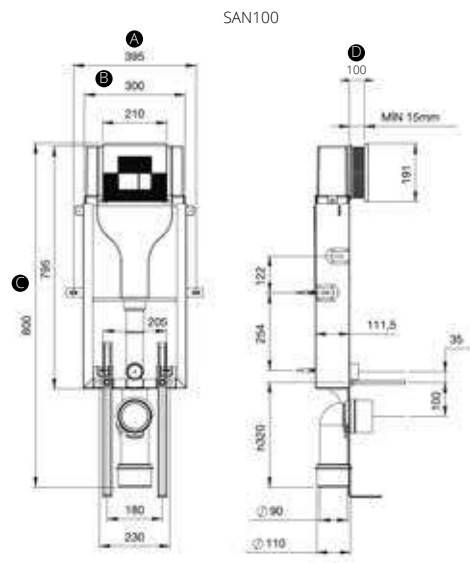

SAN74 Gömme Rezervuar modelimizde Fluidmaster iç mekanizma kullanılmaktadır.
We use Fluidmaster mechanism for SAN74 concealed cistern.