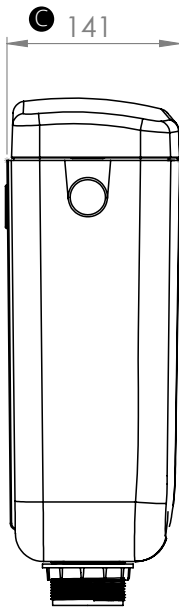

Ürün Tanımı Product Type	Ürün Kod Product Code	A	B	C	Fiyat € Price €
Rezervuar Alçak Asma Lower Mounting Cistern	500-RZVSNASHM0000001	379	378	141	€ 50