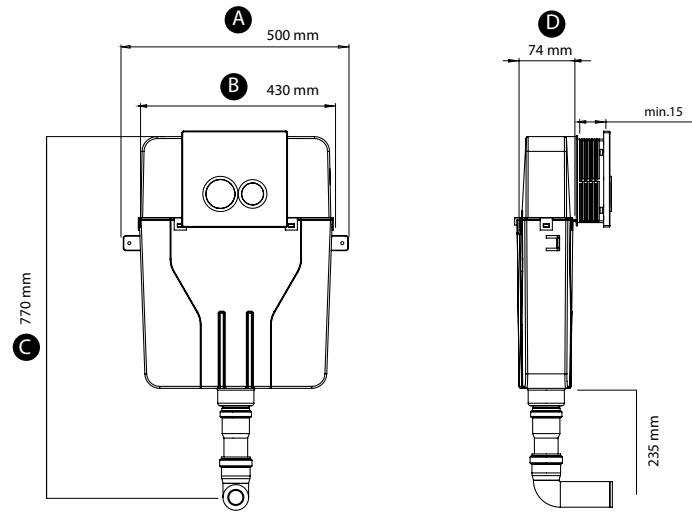

Ürün Tanımı Product Type	Ürün Kod Product Code	A	B	C	D	Fiyat € Price €
SAN 74	500-RZVSN074KU0000001	500	430	770	74	€ 68