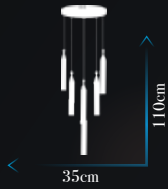

Kod | PV-154-6-FGD
Led Max. 27W
Ölçü | W :35cm H:110cm