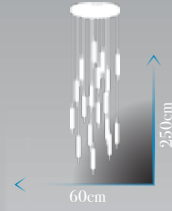

MAIGA & CO®
INTERNATIONAL | ALLAH KI YIRIWA

Kod | PV-150-18-FCD

Led Max. 130W

Ölçü | W :60cm H :250cm