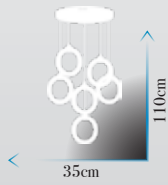

Kod | SD-227-6-FÜME

Led Max. 57W

Ölçü | W :35cm H :110cm