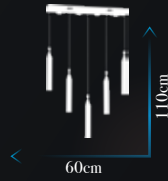

Kod | PV-154-5-CH

Led Max. 22W

Ölçü | W :60cm H :110cm