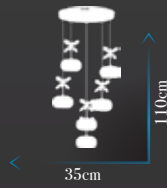

Kod | PV-153-5 CH

Led Max. 30W

Ölçü | W :60cm H :110cm

Kod | PV-153-6-CH

Led Max. 37W

Ölçü | W :35cm H :110cm