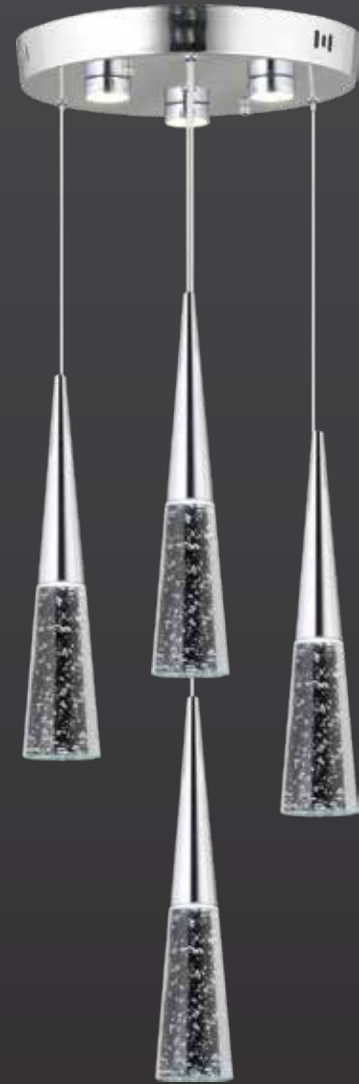

**Kod | PV-151-4-ESKİTME**

Led Max. 23W

Ölçü | W :30cm H :110cm

**Kod | PV-151-5-FCG**  
Led Max. 30W  
Ölçü | W :60cm H :110cm

**Kod | PV-151 APLİK FGD**  
Led Max. 4W  
Ölçü | W : 10cm H : 35cm

**Kod | PV-151-6-FGD**

Led Max. 36W

Ölçü | W :35cm H :110cm

**Kod | PV-151-5-CH**

Led Max. 30W

Ölçü | W :60cm H :110cm

**Kod | PV-151 APLİK CH**

Led Max. 4W

Ölçü | W : 10cm H : 35cm

**Kod | PV-151-6-CH**

Led Max. 36W

Ölçü | W :35cm H :110cm

**Kod | PV-151-4-CH**

Led Max. 23W

Ölçü | W :30cm H :110cm

Kod | AD-202-5 ESKİTME

Led Max. 58W