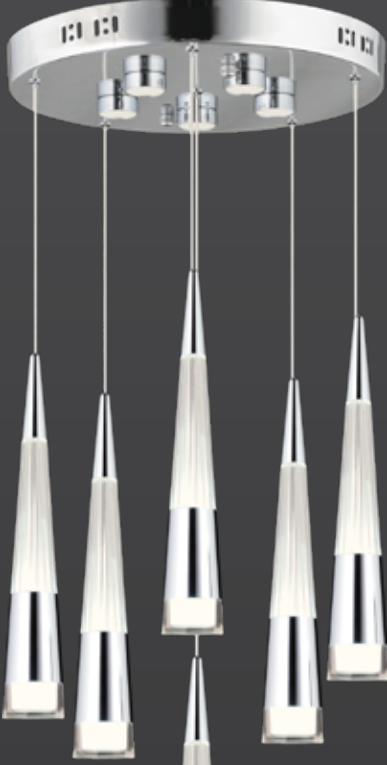

Led Max. 5W

Ölçü | W:10cm H:35cm

**Kod | PV-157-5-CH**

Led Max. 35W

Ölçü | W :60cm H :110cm

**Kod | PV-157-6-CH**

Led Max. 42W

Ölçü | W :35cm H :110cm