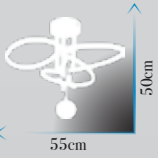

Kod | SD-245-3

Led Max. 41W

Ölçü | W:55cm H:50cm