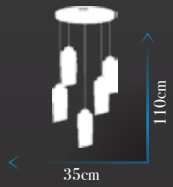

Kod | PV-161-6-CH

Led Max. 37W

Ölçü | W :35cm H :110cm