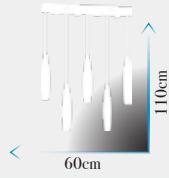

Kod | PV-155-5-CH

Led Max. 81W

Ölçü | W:60cm H:110cm