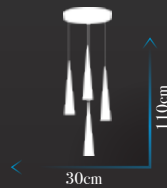

Kod | PV-151-4-CH

Led Max. 23W

Ölçü | W :30cm H :110cm