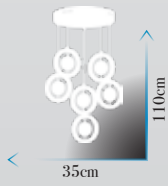

Kod | AD-202-6 ESKİTME

Led Max. 70W

Ölçü | W:35cm H:110cm