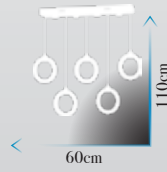

Ölçü | W :60cm H :250cm

**Kod | SD-227-5-FGD**

Led Max. 30W

Ölçü | W :60cm H :110cm

**Kod | SD-227-4-FGD**

Led Max. 27W

Ölçü | W :30cm H :110cm

**Kod | SD-227 APLİK FGD**

Led Max. 7,5W

Ölçü | W :13cm H :40cm

MAIGA & CO®  
INTERNATIONAL | ALLAH KI YIRIWA

Kod | SD-227-6-FGD

Led Max. 57W

Ölçü | W :35cm H :110cm

**Kod | SD-227-5-FÜME**

Led Max. 30W

Led Max. 60W

Ölçü | W :80cm H :50cm

**Kod | SD-228-6 PLATİN**

Led Max. 50W

Ölçü | W :70cm H :50cm

**Kod | SD-228-8+4FGD**

Led Max. 90W

Ölçü | W:90cm H:50cm