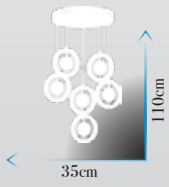

Led Max. 58W

Ölçü | W :60cm H :110cm

**Kod | AD-202 APLİK FGD**

Led Max. 9W

Ölçü | W :20cm H :30cm

**Kod | AD-202-6 FGD**

Led Max. 70W

Ölçü | W :35cm H :110cm