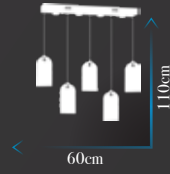

**Kod | PV-152-4-FGD**

Led Max. 27W

Ölçü | W:30cm H:110cm

**Kod | PV-152-5-FGD**

Led Max. 35W

Ölçü | W :60cm H :110cm

**Kod | PV-158-5-FGD**

Led Max. 30W