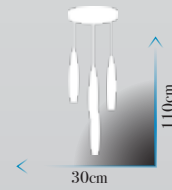

**Kod | PV-155 APLİKFGD**

Led Max. 14W

Ölçü | W: 10cm H: 35cm

**Kod | PV-155-6-FGD**

Led Max. 98W

Ölçü | W :35cm H :110cm

**Kod | PV-155-4-FGD**

Led Max. 64W