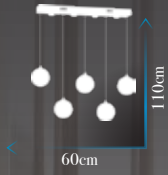

Kod | PV-152-5-FGD

Led Max. 35W

Ölçü | W :60cm H :110cm