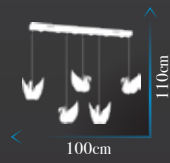

**Kod | PV-157-4-CH**

Led Max. 27W

Ölçü | W :30cm H :110cm

**Kod | PV-157 APLİK CH**

Led Max. 5W

Ölçü | W :10cm H :35cm

Kod | AD-84-5 FGD

Led Max. 25W