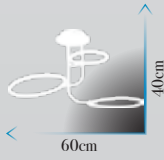

Kod | SD-214-4

Led Max. 50W

Ölçü | W:60cm H:40cm

Kod | SD-214-3

Led Max. 44W

Ölçü | W:60cm H:40cm

Kod | SD-213

Led Max. 35W

Ölçü | W:50cm H:10cm