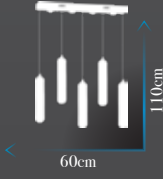

**Kod | PV-153-5 CH**

Led Max. 30W

Ölçü | W :60cm H :110cm

**Kod | PV-153-6-CH**

Led Max. 37W

Ölçü | W :35cm H :110cm

**Kod | PV-153-4-CH**

Led Max. 24,5W

Ölçü | W :30cm H :110cm

**Kod | PV-153 APLİK CH**

Led Max. 5W

Ölçü | W : 20cm H :25cm

**Kod | PV-146-5 FGD**

Led Max. 50W

Ölçü | W :60cm H :110cm

**Kod | PV-146-4 FGD**

Led Max. 39W

Ölçü | W :30cm H :110cm

**Kod | PV-146-6 FGD**

Led Max. 60W

Ölçü | W :35cm H :110cm

**Kod | PV-146 APLİK FGD**

Led Max. 8W

Ölçü | W : 10cm H : 35cm