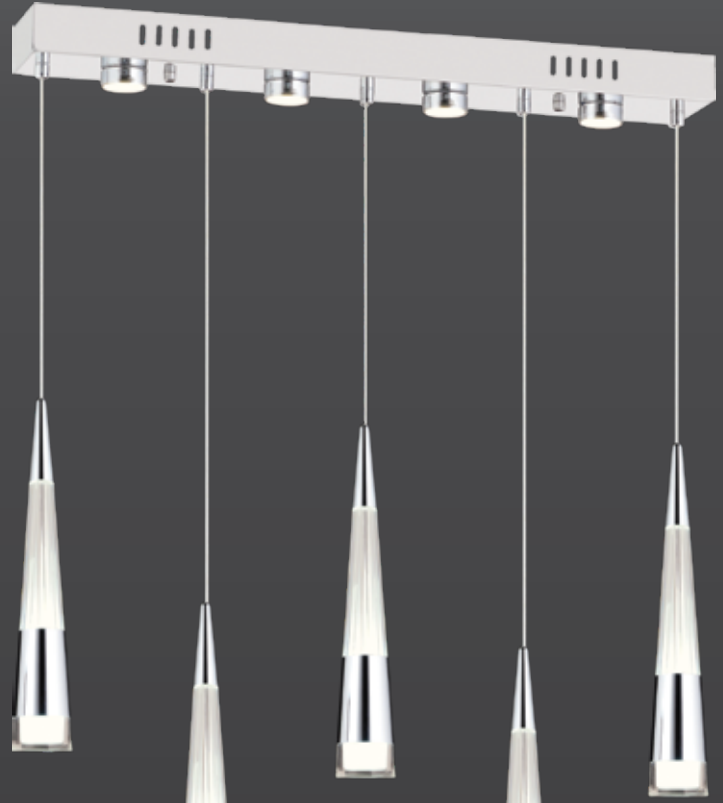

Led Max. 5W

Ölçü | W:10cm H:35cm

**Kod | PV-157-5-CH**

Led Max. 35W

Ölçü | W :60cm H :110cm

**Kod | PV-157-6-CH**

Led Max. 42W

Ölçü | W :35cm H :110cm