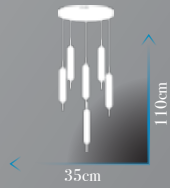

**Kod | AD-203-6-FGD**

Led Max. 70W

Ölçü | W :35cm H :110cm

**Kod | AD-203-4-FGD**

Led Max. 46W

Ölçü | W :30cm H :110cm

**Kod | PV-150-5-FGD**  
Led Max. 35W  
Ölçü | W :60cm H :110cm

**Kod | PV-150-6-FGD**  
Led Max. 42W  
Ölçü | W :35cm H :110cm