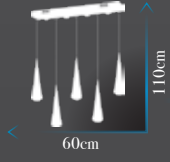

**Kod | PV-154 APLİK CH**

Led Max. 2,5W

Ölçü | W :13cm H :40cm

**Kod | PV-154-6-CH**  
Led Max. 27W  
Ölçü | W :35cm H :110cm

**Kod | PV-154-4-CH**  
Led Max. 17W  
Ölçü | W :30cm H :110cm

**Kod | PV-159-5 ESKİTME**