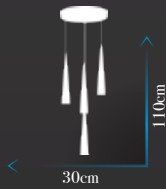

Led Max. 5W

Ölçü | W:10cm H:35cm

**Kod | PV-157-5-CH**

Led Max. 35W

Ölçü | W :60cm H :110cm

**Kod | PV-157-6-CH**

Led Max. 42W

Ölçü | W :35cm H :110cm