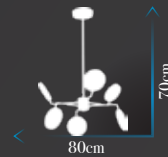

**Kod | SD-233-6-FCG**

Led Max. 33W

Ölçü | W :80cm H :70cm

**Kod | SD-234-8-CH**

Led Max. 44W

Ölçü | W :100cm H :65cm

**Kod | SD-233-6-CH**

Led Max. 33W