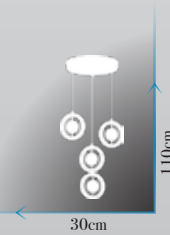

Led Max. 58W

Ölçü | W :60cm H :110cm

**Kod | AD-202 APLİK FGD**

Led Max. 9W

Ölçü | W :20cm H :30cm

**Kod | AD-202-6 FGD**

Led Max. 70W

Ölçü | W :35cm H :110cm