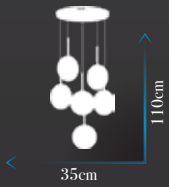

Kod | SD-224-6-FGD
Led Max. 48W
Ölçü | W :35cm H :110cm