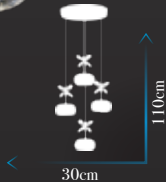

**Kod | PV-153-5 CH**

Led Max. 30W

Ölçü | W :60cm H :110cm

**Kod | PV-153-6-CH**

Led Max. 37W

Ölçü | W :35cm H :110cm

**Kod | PV-153-4-CH**

Led Max. 24,5W