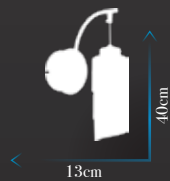

Ölçü | W:30cm H:110cm

**Kod | PV-161-5-FGD**

Led Max. 35W

Ölçü | W :60cm H :110cm

**Kod | PV-161 APLİK FGD**

Led Max. 5W

Ölçü | W :13cm H :40cm

**Kod | PV-161-6-FCD**  
Led Max. 37W  
Ölçü | W :35cm H :110cm

**Kod | PV-161-4-FCD**  
Led Max. 27W  
Ölçü | W :30cm H :110cm

**Kod | PV-161-5-CH**

Led Max. 35W

Ölçü | W :60cm H :110cm

60cm

110cm

13cm

40cm