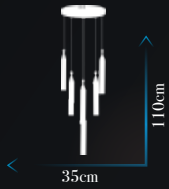

Kod | PV-154-6-CH
Led Max. 27W
Ölçü | W :35cm H :110cm