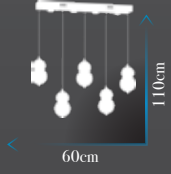

Led Max. 8W

Ölçü | W : 10cm H : 35cm

Kod | PV-146-6-CH

Led Max. 60W

Ölçü | W :35cm H :110cm

**Kod | SD-234-8-FCG**

Led Max. 44W

Ölçü | W :100cm H :65cm

**Kod | SD-233-6-FCG**

Led Max. 33W

Ölçü | W :80cm H :70cm

**Kod | SD-234-8-CH**

Led Max. 44W

Ölçü | W :100cm H :65cm

**Kod | SD-233-6-CH**

Led Max. 33W

Ölçü | W :80cm H :70cm

**Kod | PV-149-5 FGD**

Led Max. 30W

Ölçü | W :60cm H :110cm

**Kod | PV-149-6 FGD**

Led Max. 36W

Ölçü | W :35cm H :110cm

**Kod | PV-149 APLİK FGD**