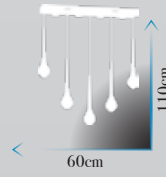

Kod | PV-145-5-FGD

Led Max. 30W

Ölçü | W : 60cm H : 110cm