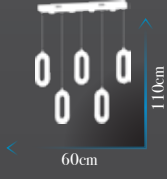

Led Max. 35W

Ölçü | W :60cm H :110cm

**Kod | SD-231-6-FCD**

Led Max. 40W

Ölçü | W :35cm H :110cm

**Kod | SD-231-4-FGD**

Led Max. 27W

Ölçü | W :30cm H :110cm

Ölçü | W :35cm H :110cm

**Kod | SD-231-4-CH**

Led Max. 27W

Ölçü | W :30cm H :110cm

**Kod | SD-231 APLİK CH**

Led Max. 7W

Ölçü | W :13cm H :40cm

**Kod | SD-230-5-FCG**  
Led Max. 38W  
Ölçü | W:60cm H:110cm

**Kod | SD-230-6-FCG**  
Led Max. 44W  
Ölçü | W:35cm H:110cm

**Kod | SD-230 APLİK FGD**  
Led Max. 6W  
Ölçü | W:13cm H:40cm

**Kod | SD-230-4-FCG**  
Led Max. 28W  
Ölçü | W:30cm H:110cm

MAIGA & CO®  
INTERNATIONAL | ALLAH KI YIRIWA