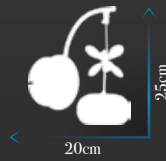

Kod | PV-153-4-CH

Led Max. 24,5W

Ölçü | W :30cm H :110cm