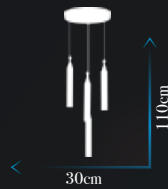

Kod | PV-154-4-FGD
Led Max. 17W
Ölçü | W :30cm H:110cm